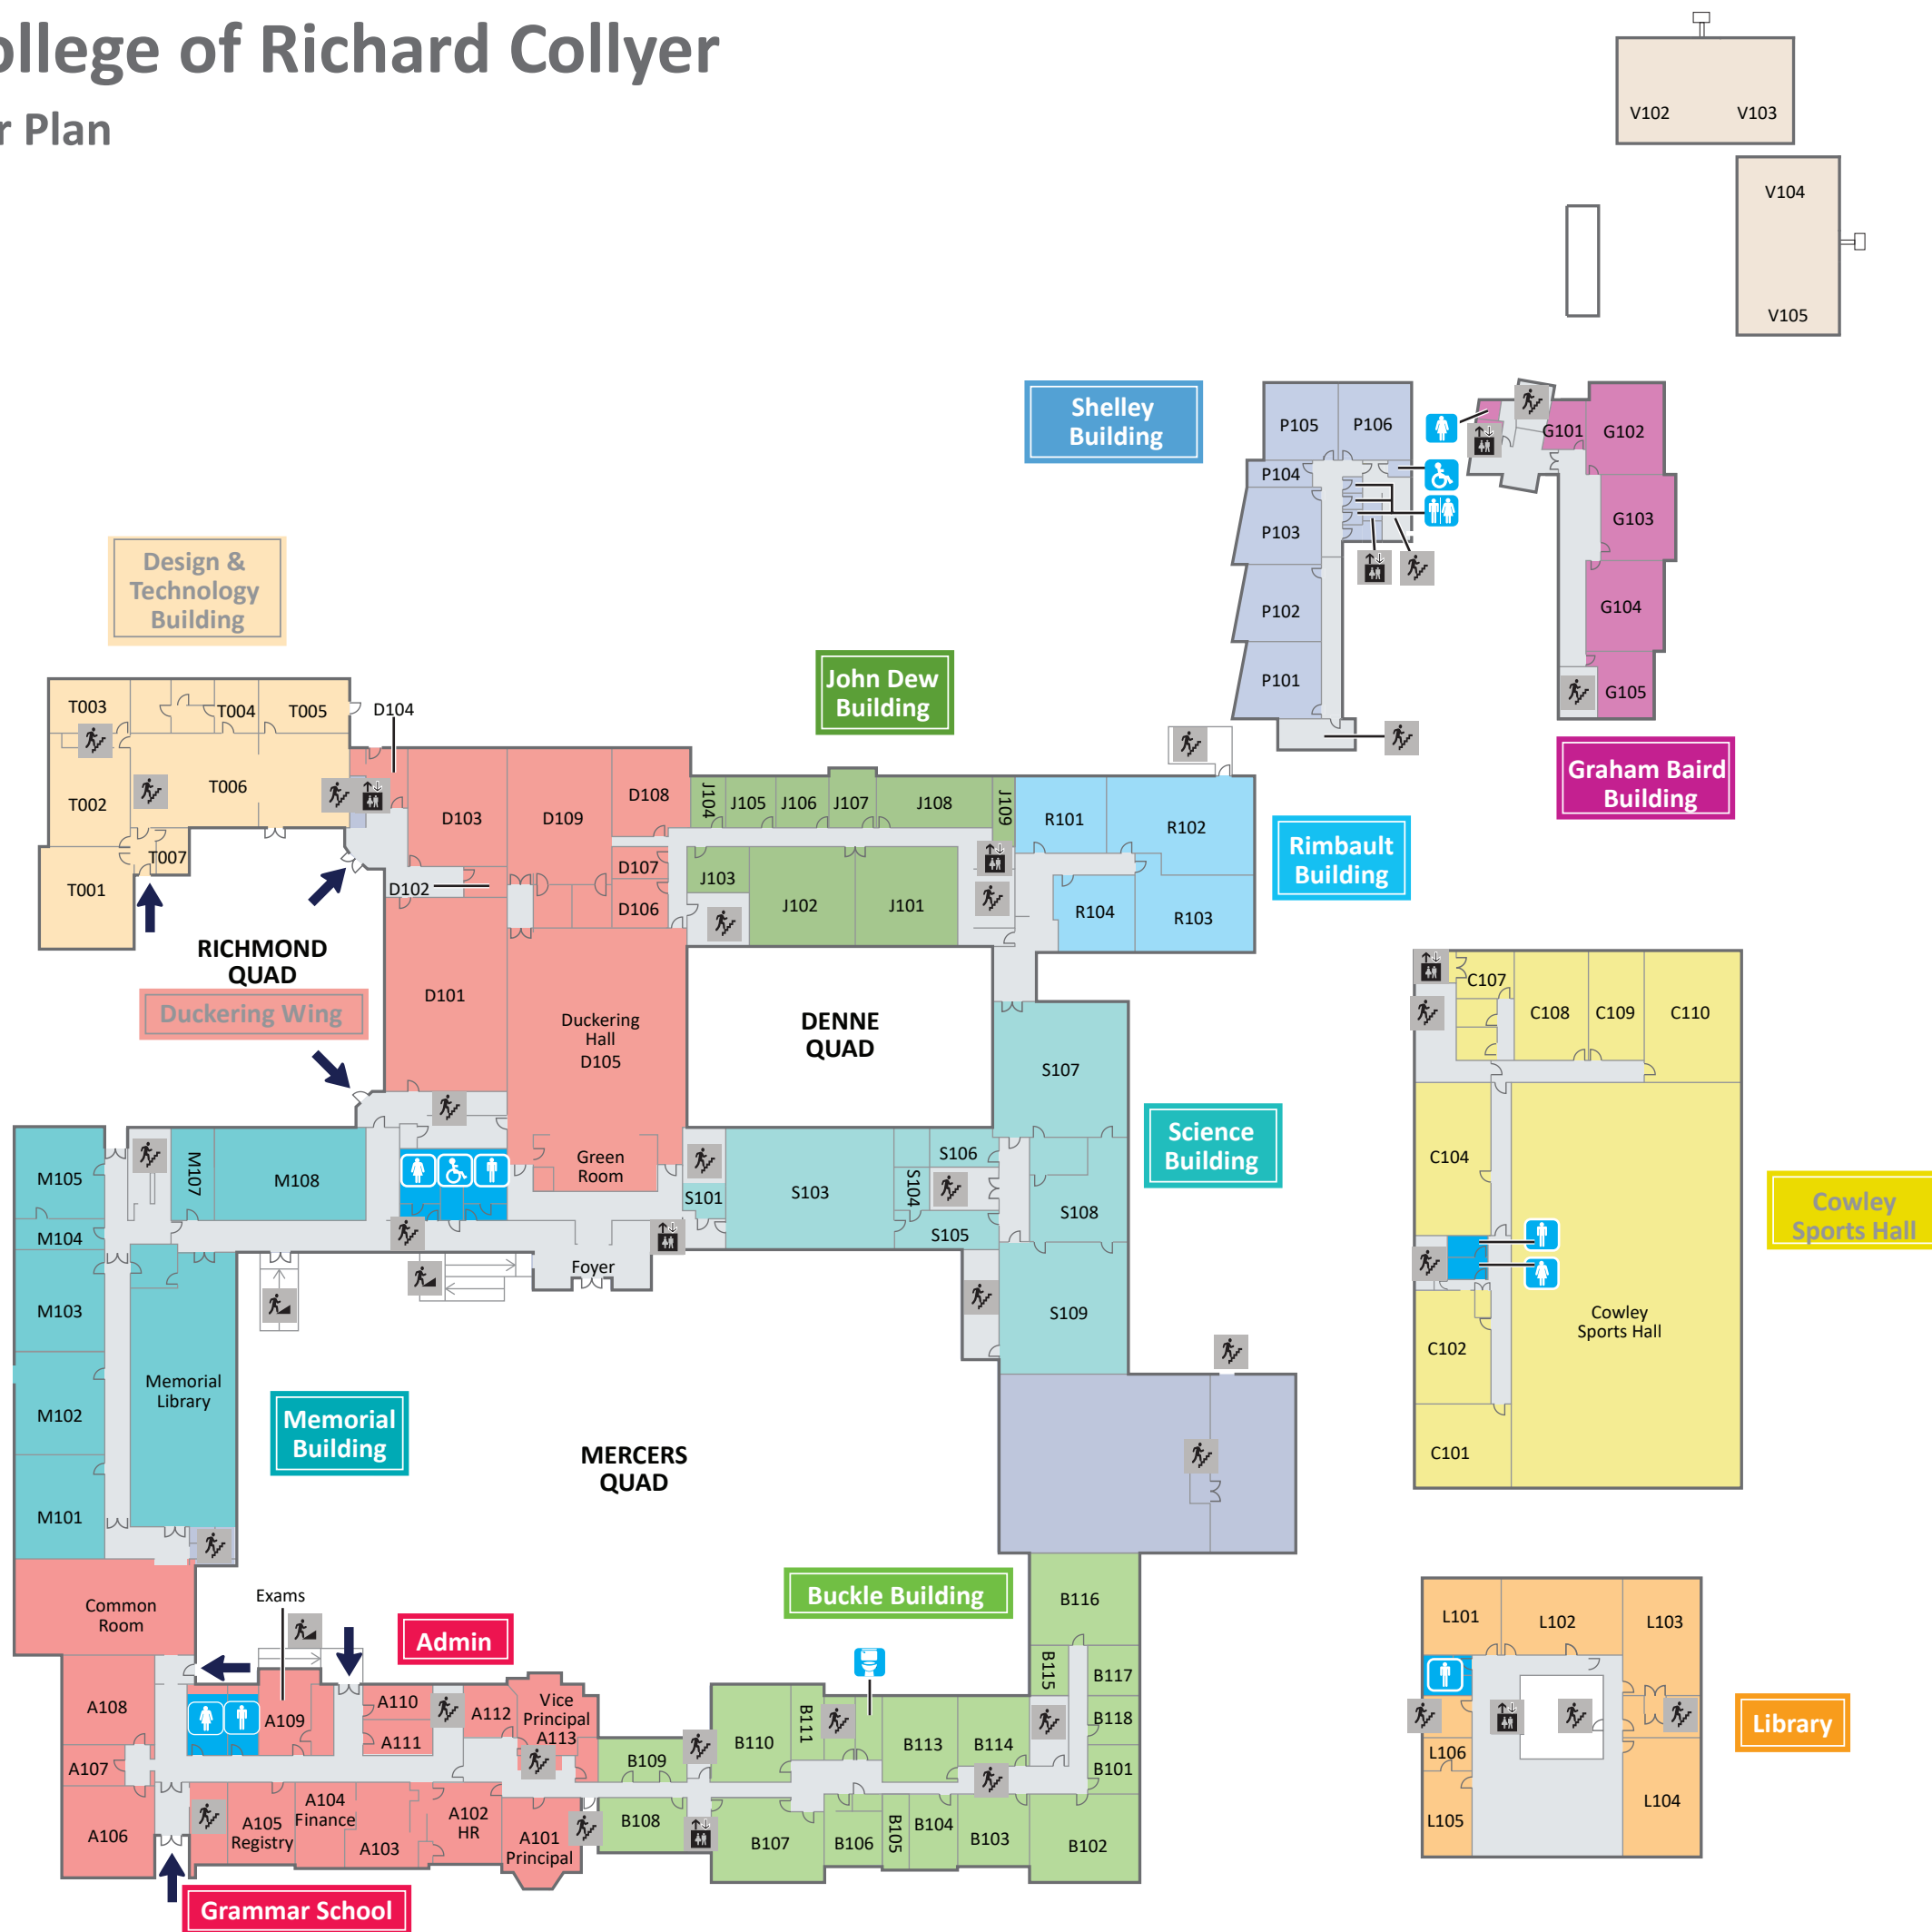

The College of Richard Collyer

First Floor Plan

- Staff WC
- Student WC
- Unisex WC
- First Aid
- Fire exits
- Lift
- Stairs
- Ramps
- Building Entrances